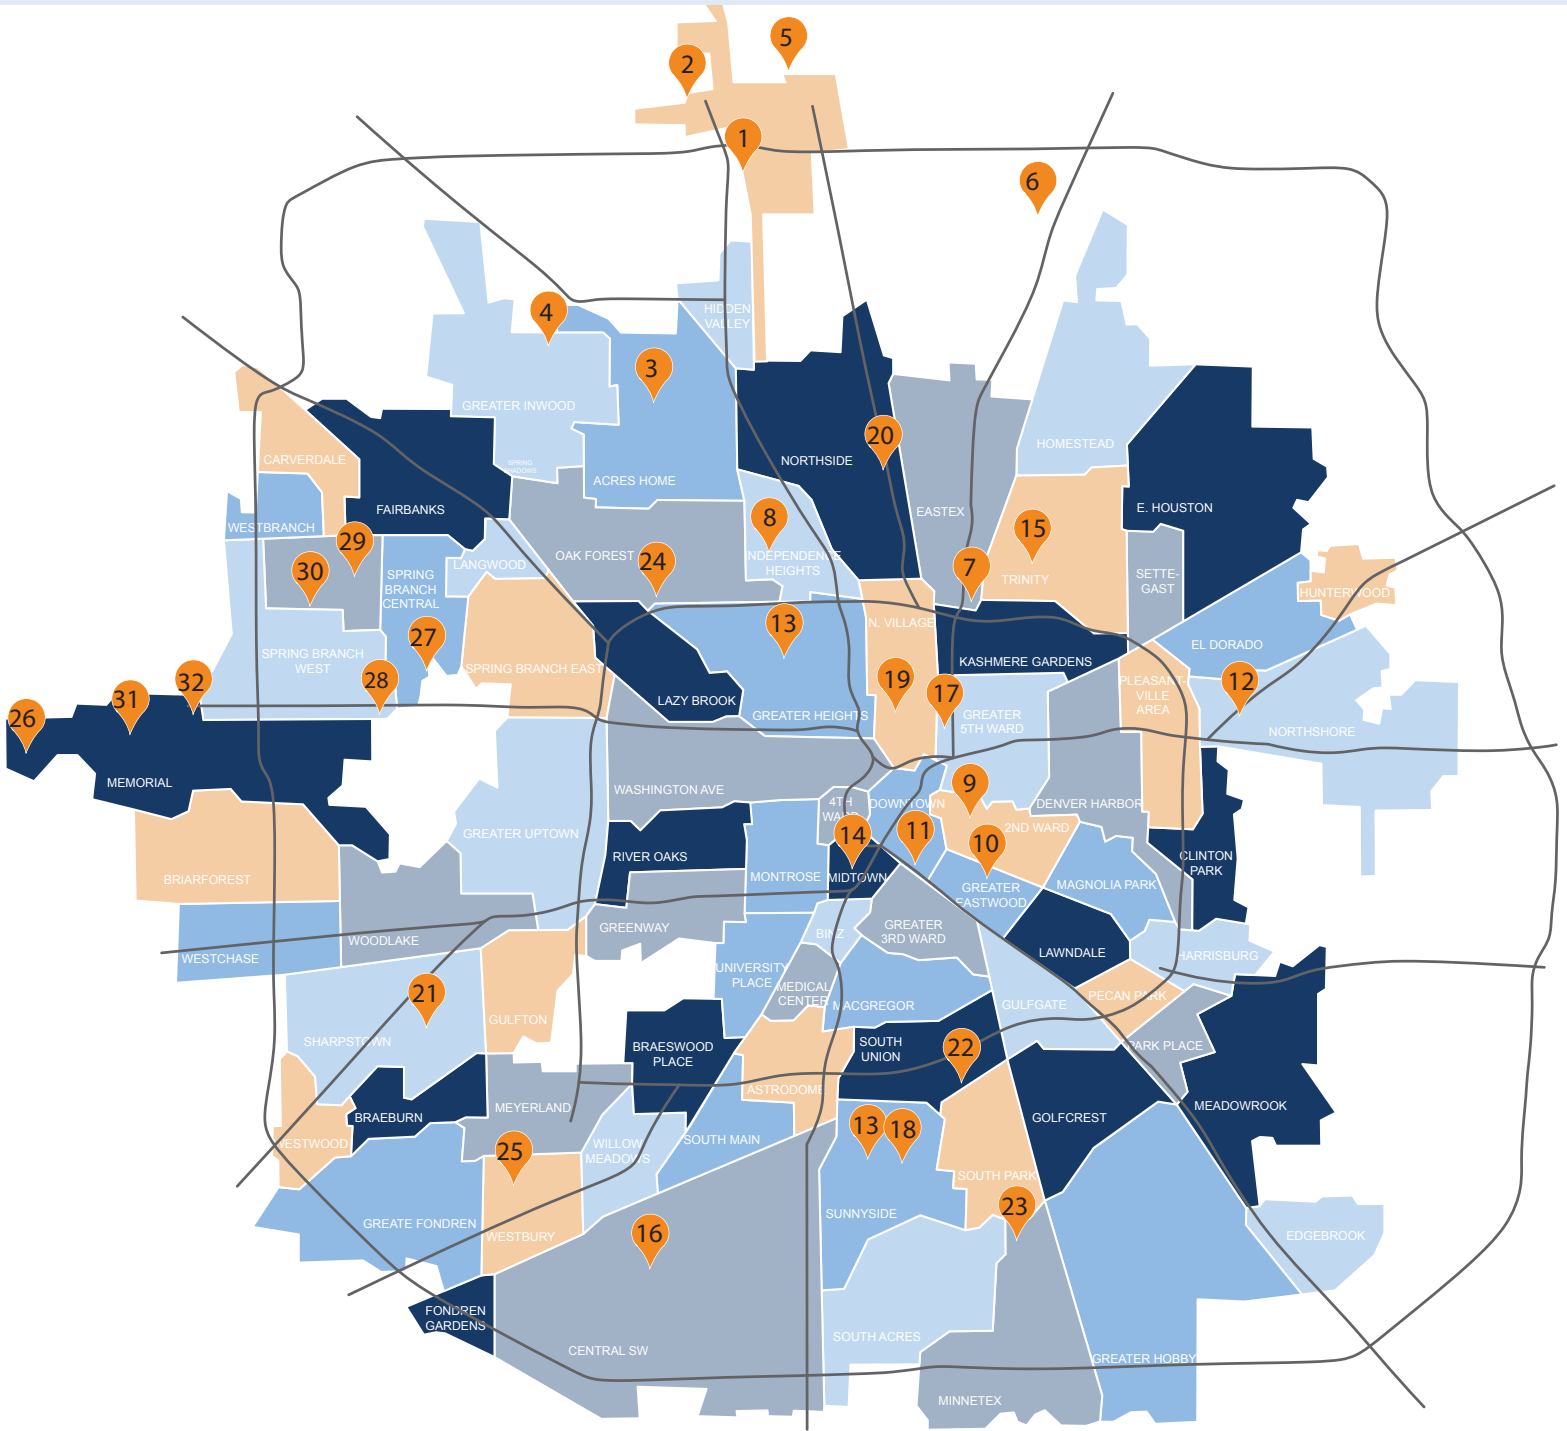

ONEGOAL • HOUSTON

2016-2017 SCHOOL YEAR

ALDINE ISD

- 1 ALDINE HIGH SCHOOL
- 2 BENJAMIN O. DAVIS HS
- 3 CARVER HIGH SCHOOL
- 4 EISENHOWER HS
- 5 NIMITZ HIGH SCHOOL
- 6 MACARTHUR HIGH SCHOOL

HOUSTON ISD

- 7 BARBARA JORDAN HS
- 8 BOOKER T. WASHINGTON HS
- 9 EAST EARLY COLLEGE HS
- 10 EASTWOOD ACADEMY
- 11 ENERGY INSTITUTE HS
- 12 FURR HIGH SCHOOL
- 13 WORTHING HIGH SCHOOL
- 14 HOUSTON ACADEMY OF INT. STUDIES
- 15 KASHMERE HIGH SCHOOL
- 16 MADISON HIGH SCHOOL
- 17 MICKEY LELAND COLLEGE PREP. ACADEMY
- 18 MILBY HIGH SCHOOL
- 19 NORTHSIDE HIGH SCHOOL
- 20 SAM HOUSTON MATH, SCIENCE & TECH CTR
- 21 SHARPSTOWN HIGH SCHOOL
- 22 SOUTH EARLY COLLEGE HIGH SCHOOL
- 23 STERLING HIGH SCHOOL
- 24 WALTRIP HIGH SCHOOL

- 25 WESTBURY HIGH SCHOOL
- 26 WESTSIDE HIGH SCHOOL

SPRING BRANCH ISD

- 27 ACADEMY OF CHOICE
- 28 MEMORIAL HIGH SCHOOL
- 29 NORTHBROOK HIGH SCHOOL
- 30 SPRING WOODS HIGH SCHOOL
- 31 STRATFORD HIGH SCHOOL
- 32 WESTCHESTER ACADEMY FOR INTERNATIONAL STUDIES